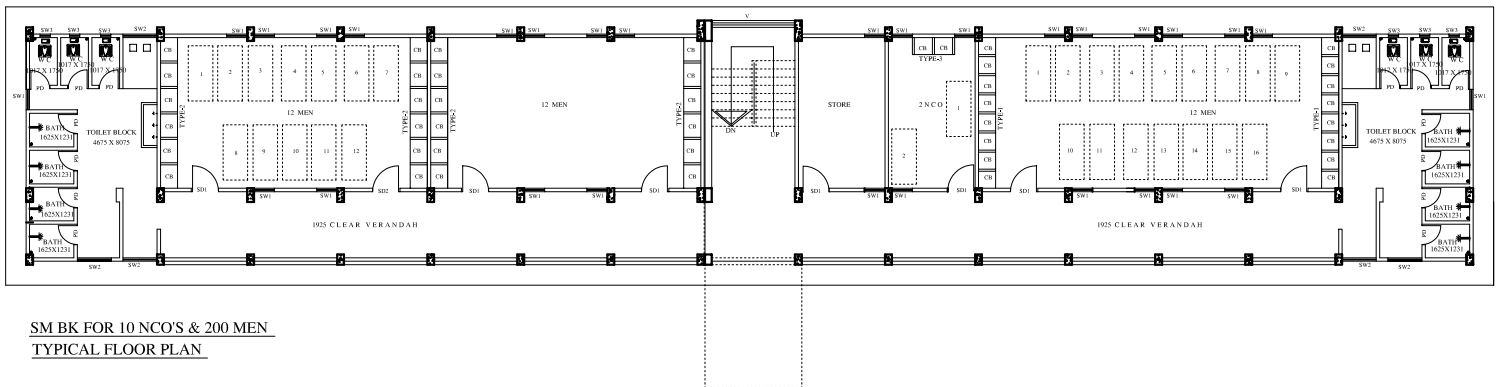

SM BK FOR 10 NCO'S & 200 MEN  
GROUND FLOOR PLAN

SM BK FOR 10 NCO'S & 200 MEN  
 TYPICAL FLOOR PLAN